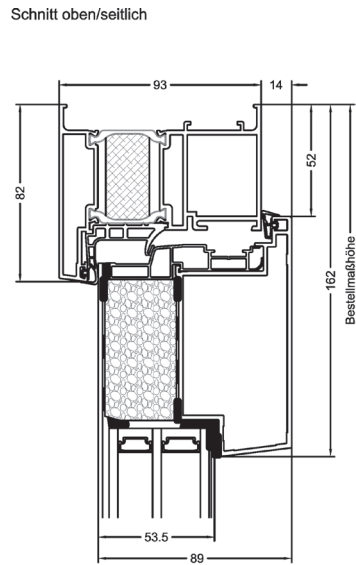

3 gasket levels

3-chamber frame profile and foam insulation core for very high thermal insulation

Profiled design inside and outside

Low threshold thermally broken

Construction depth 93 mm

ALUMINIUM ENTRANCE DOOR AT 305

Sections

Isotherm

Door models

AT305-17-033

AT305-17-034

AT305-17-035

AT305-17-001

AT305-17-015