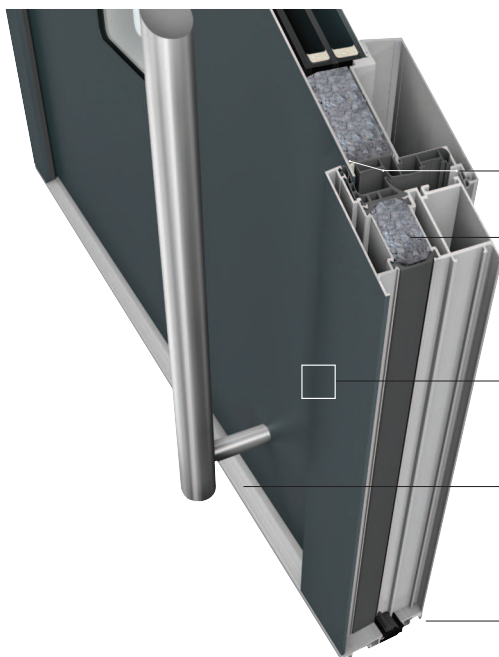

AT 305 ALUMINIUM ENTRANCE DOOR

AT305 PROFILED OUTSIDE AND INSIDE

Outside view

Inside view

Thermal insulation
(in W/m²K)

U_D as low as 0.98

Sound reduction
(in dB)

up to 39

Security

up to RC 2

Design style

home pure

home soft

ambiente

Characteristics

- Concealed door hinges (optional)

3 gasket levels

3-chamber frame profile and foam insulation core for very high thermal insulation

Profiled design inside and outside

Low threshold thermally broken

Construction depth 93 mm

ALUMINIUM ENTRANCE DOOR AT 305