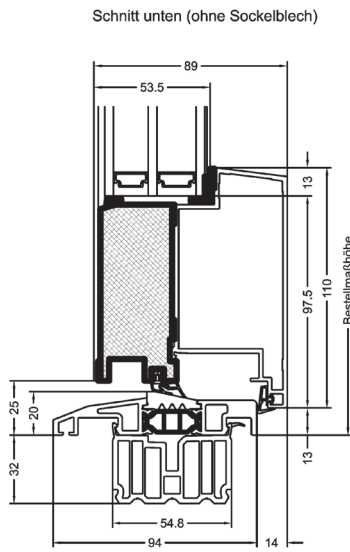

3 gasket levels

3-chamber frame profile and foam insulation core for very high thermal insulation

Profiled design inside and outside

Low threshold thermally broken

Construction depth 93 mm

ALUMINIUM ENTRANCE DOOR AT 305

Sections

Isotherm

Door models

AT305-17-033

AT305-17-034

AT305-17-035

AT305-17-001

AT305-17-015