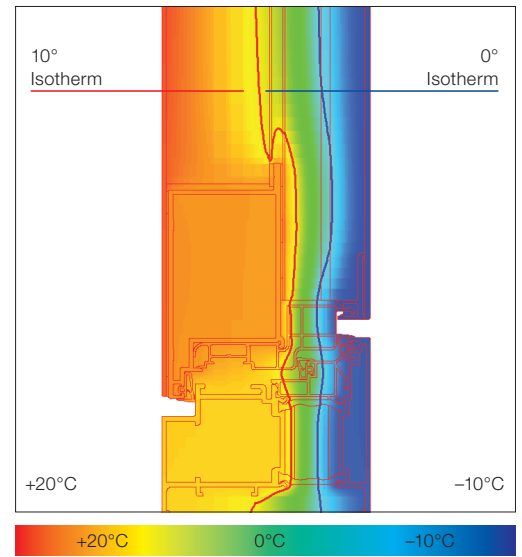

ALUMINIUM ENTRANCE DOOR AT 305

Sections

Isotherm

Door models

Internorm Window UK

01/17

✉ quote@altitudealuminium.co.uk

☎ 01244 529199