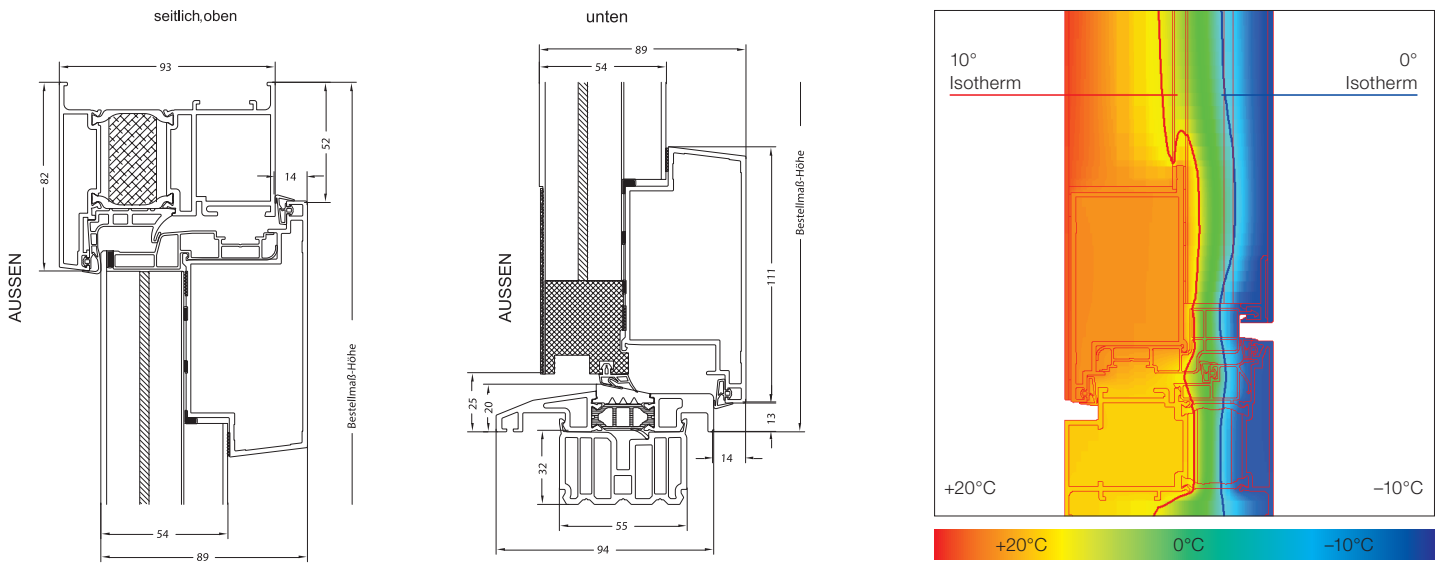

Security

up to RC 2

Design style

- home pure
- home soft
- ambiente

Characteristics

- Concealed door hinges (optional)
- Attachment glass frame inside

3 gasket levels

3-chamber frame profile and foam insulation core for very high thermal insulation

Profiled design inside and outside

Low threshold thermally broken

Construction depth 93 mm

Sections

Door models

AT310-17-039

AT310-17-040

AT310-17-042