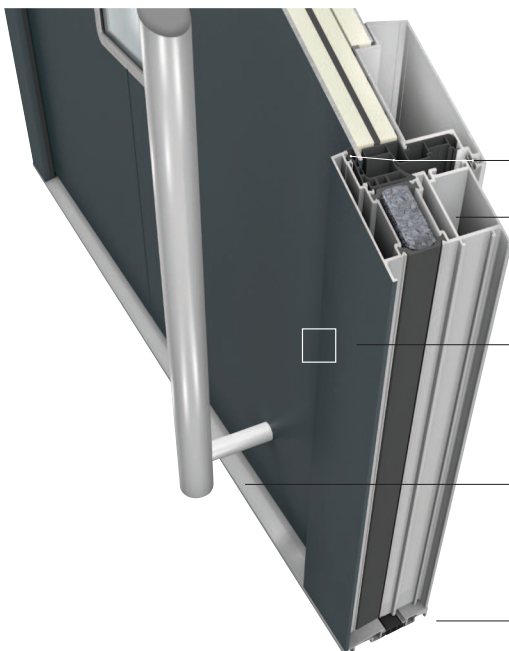

AT 310 ALUMINIUM ENTRANCE DOOR

AT310 PROFILED OUTSIDE AND INSIDE

Outside view

Inside view

Thermal insulation
(in W/m²K)

U_D as low as 0.81

Sound reduction
(in dB)

up to 33

Security

up to RC 2

Design style

- home pure
- home soft
- ambiente

Characteristics

- Concealed door hinges (optional)
- Attachment glass frame inside

3 gasket levels

3-chamber frame profile and foam insulation core for very high thermal insulation

Profiled design inside and outside

Low threshold thermally broken

Construction depth 93 mm

Sections

Door models

AT310-17-039

AT310-17-040

AT310-17-042